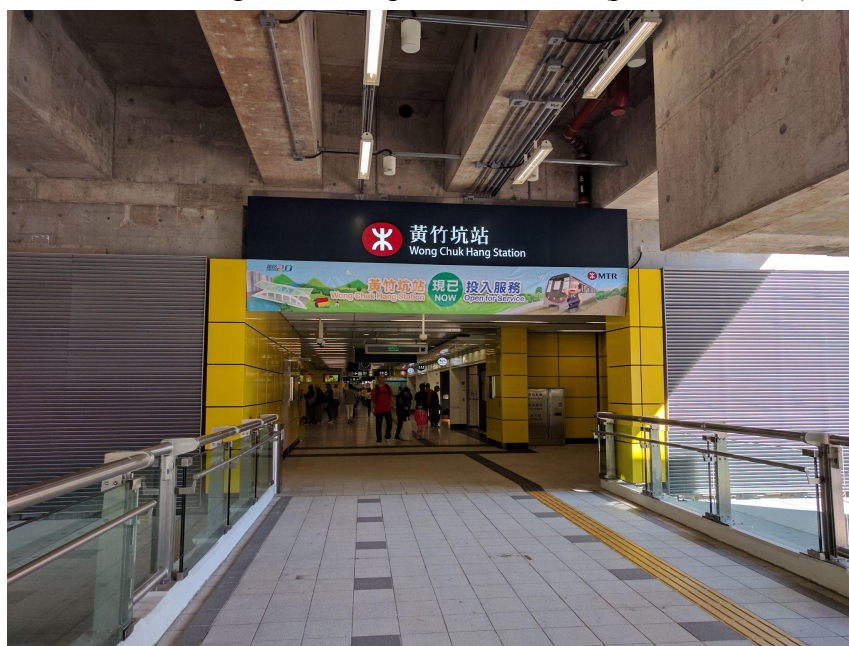

VICTORIA SHANGHAI ACADEMY MODEL UNITED NATIONS

15-16th April 2023

TRANSPORT GUIDE

Address:

19th Shum Wan Road, Aberdeen

Public Bus:

The closest bus stop to VSA is the Sham Wan Bus Terminus (深灣總站), which can be accessed via a variety of public bus lines.

Citybus 72A Causeway Bay (Moreton Terrace) Bus Terminus → Sham Wan Bus Terminus

Citybus 75 Central Exchange Square Bus Terminus → Sham Wan Bus Terminus

MTR

To arrive at VSA via the MTR, please take the **South Island Line** from Admiralty Station to Wong Chuk Hang Station.

If walking to VSA, exit at Wong Chuk Hang Station Exit B (pictured below).

Walking from the MTR to VSA

VSA is a short walk from the MTR station of approximately 12-14 minutes. We recommend delegates bring an umbrella if the days of the conference are particularly rainy/sunny as there is little to no shade on the path.