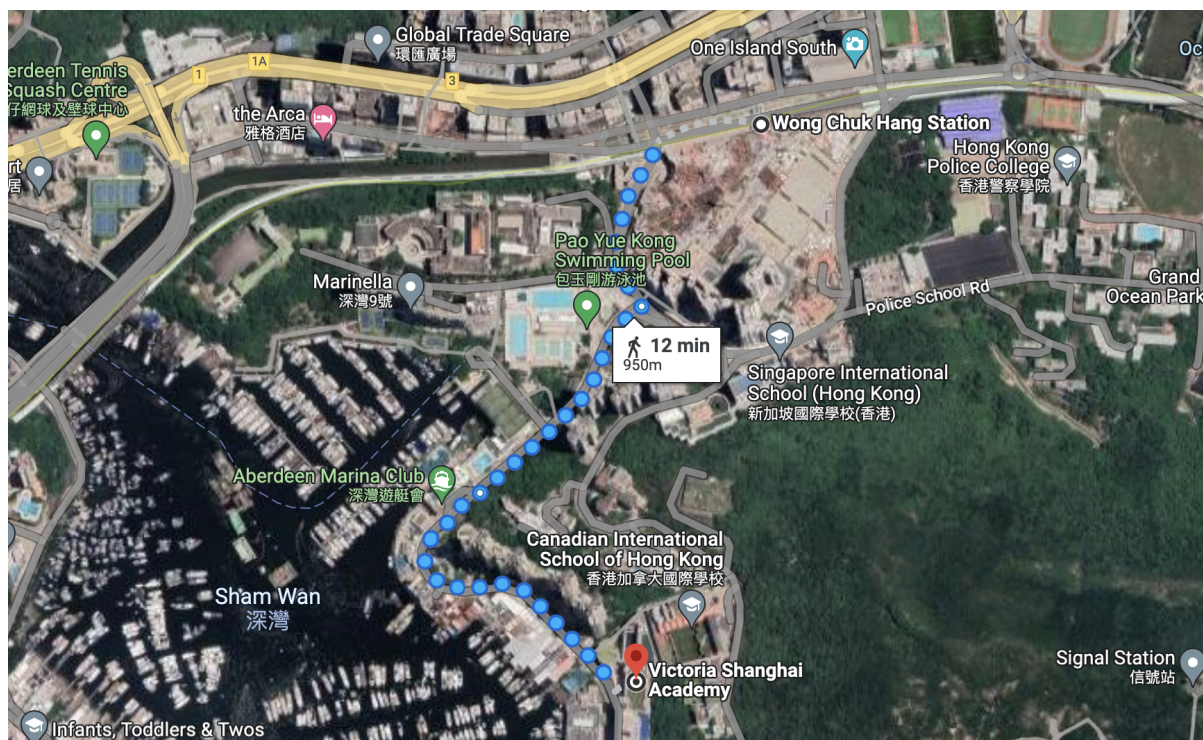

VICTORIA SHANGHAI ACADEMY MODEL UNITED NATIONS

15-16th April 2023

TRANSPORT GUIDE

Address:

19th Shum Wan Road, Aberdeen

Public Bus:

The closest bus stop to VSA is the Sham Wan Bus Terminus (深灣總站), which can be accessed via a variety of public bus lines.

Citybus 72A Causeway Bay (Moreton Terrace) Bus Terminus → Sham Wan Bus Terminus

Citybus 75 Central Exchange Square Bus Terminus → Sham Wan Bus Terminus

MTR

To arrive at VSA via the MTR, please take the **South Island Line** from Admiralty Station to Wong Chuk Hang Station.

If walking to VSA, exit at Wong Chuk Hang Station Exit B (pictured below).

Walking from the MTR to VSA

VSA is a short walk from the MTR station of approximately 12-14 minutes. We recommend delegates bring an umbrella if the days of the conference are particularly rainy/sunny as there is little to no shade on the path.

After exiting the station through exit B, continue up Hueng Yip Road.

Then, when you reach this junction, turn right down the hill.

Continue walking to arrive at VSA.

Taking the Bus from the MTR to VSA

Alternatively, one can take the bus up the hill towards VSA and the closest station (Sham Wan Bus Terminus 深灣總站) from Wong Chuk Hang Station by exiting from Exit A1/A2 to cross Hueng Yip Road in the image below.